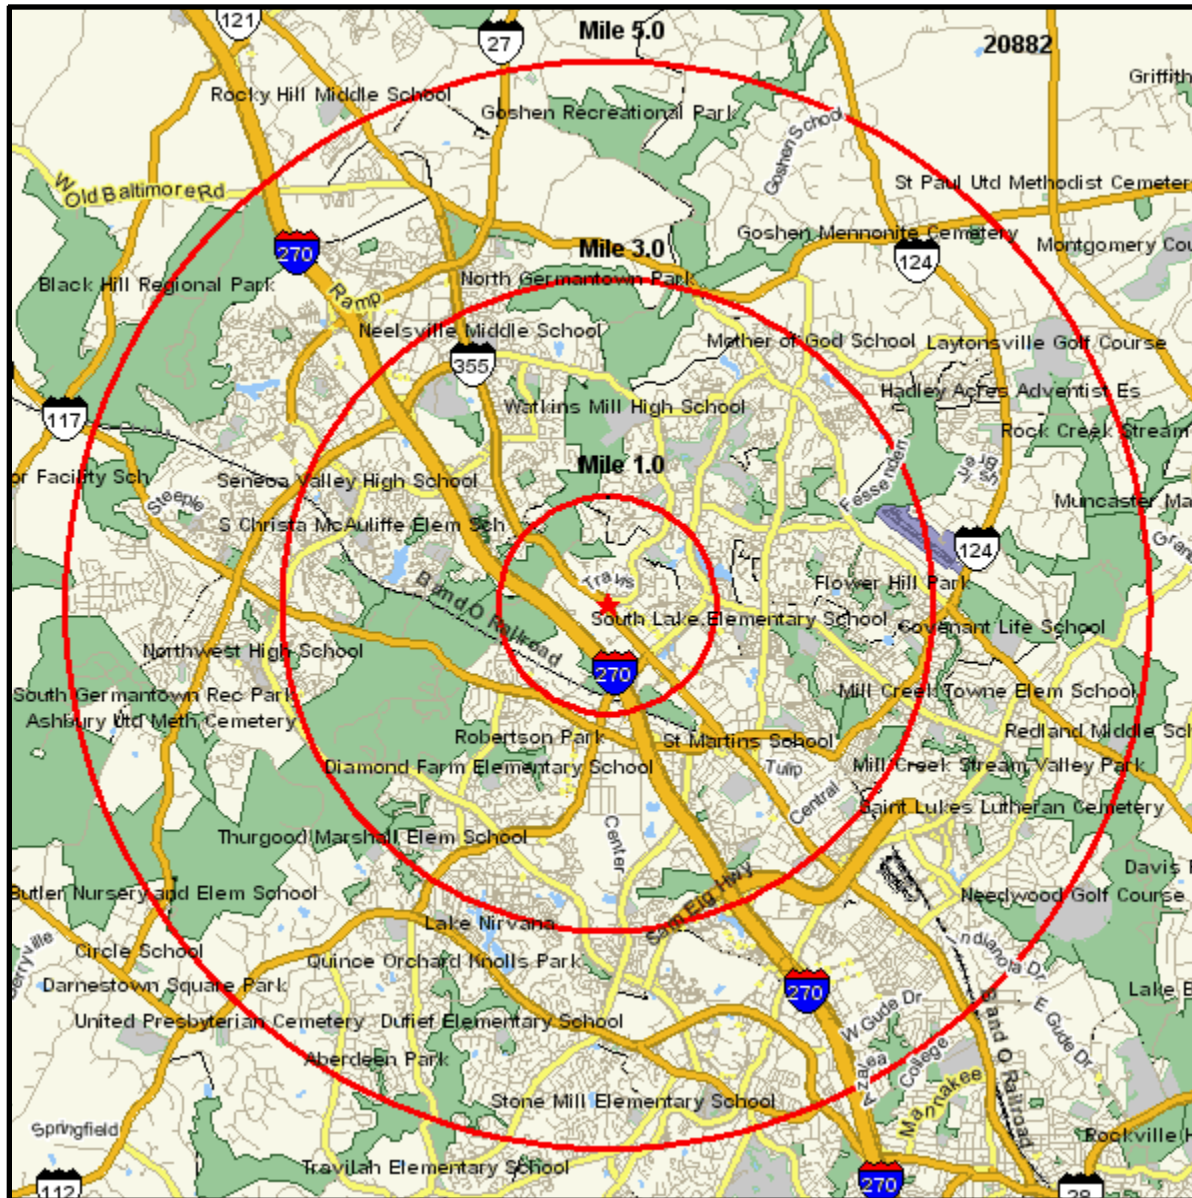

# Area Map

Prepared For: Dee McClure

Order #: 968269068  
Site: 01

WATKINS MILL RD AT N FREDERICK  
AVE  
GAITHERSBURG, MD 20879  
Coord: 39.159292, -77.219129  
Radius - See Appendix for Details

# Area Map

Prepared For: Dee McClure

Order #: 968269068  
Site: 01

## Appendix: Area Listing

#### Radius Definition:

|  |  |   |                    |
|--|--|---|--------------------|
| WATKINS MILL RD AT N FREDERICK AVE<br>GAITHERSBURG, MD 20879 | Center Point: 39.159292<br>Circle/Band: 0.00 | - | -77.219129<br>1.00 |
|--|--|---|--------------------|